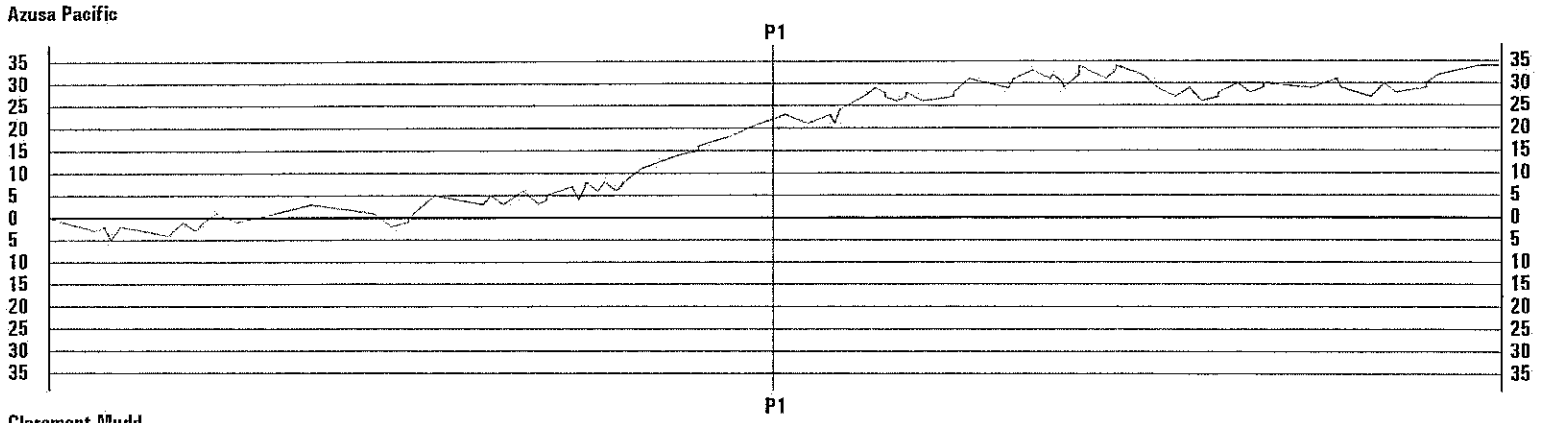

Azusa Pacific vs. Claremont-Mudd

DATE: 01/02/1999 TIME: 7:30 PM SITE: Azusa, CA

Num	Name	POS
4*	Kevin Daley	F
45*	Justin Leslie	F
13*	Jerome Joseph	G
44*	Jason Boswell	G
55*	T.J. Walker	G
33	Corey Smith	G
52	Matt Reed	C
11	Jon Dean	G
20	Brian Gianello	F
22	Owen Healy	F
53	Gary Dredge	C
3	Ryan Smith	G

Num	Name	POS
32*	Andy Sallee	F/C
53*	Jeremy Vandervoet	C
14*	Bob Donlan	G
34*	John Molise	G
42*	Brian Smith	G
24	Jason Nicholas	G
30	B.J. Jameson	G
35	Dan Powers	G
44	Levi Sieg	F/C
50	David Hamilton	C
54	Branden Duncan	F
11	Rob Pettyjohn	F
12	Mike Handerson	F
20	David Callanan	G
25	David Cann	F
21	Sean Rawson	G
55	Rob Swenson	F
31	Joel Weiss	G

SCORING TIMELINE

Azusa Pacific

P1

	##	Name	Action	Score	Clock	Score	##	Name	Action	
	0			1	18:41	3	42	B Smith	3Pt Made	(B Smith Assist)
	1	44	J Boswell	FT Made	1	18:28	3			
(K Daley Assist)	1	55	T Walker	3Pt Made	4	18:17	6	14	B Donlan	3Pt Made (J Vandervoet Assist)
(K Daley Assist)	4	44	J Boswell	3Pt Made	7	16:41	8	42	B Smith	Layup(R) Made
(J Boswell Assist)	7	4	K Daley	FG Made	9	15:56	10	50	D Hamilton	Layup(R) Made (B Smith Assist)
(C Smith Assist)	11	4	K Daley	FG Made	11	15:43	10			
(T Walker Assist)	13	52	M Reed	FG Made	13	14:47	12	24	J Nicholas	Layup(L) Made (D Hamilton Assist)
	15	4	K Daley	FG Made	15	13:42	12			
	15				15	12:44	12			
	15				15	11:00	14	34	J Molise	Layup(L) Made (A Sallee Assist)
	15				15	10:31	17	14	B Donlan	3Pt Made (A Sallee Assist)
	16	13	J Joseph	FT Made	16	10:03	17			
	17	13	J Joseph	FT Made	17	10:03	17			
	20	3	R Smith	3Pt Made	20	9:37	17			
	22	13	J Joseph	Layup(R) Made	22	9:20	17			
(J Boswell Assist)	22	45	J Leslie	Layup(L) Made	24	7:59	19	30	B Jameson	Layup(R) Made (A Sallee Assist)
(K Daley Assist)	24	13	J Joseph	3Pt Made	24	7:47	19	53	J Vandervoet	FG Made (A Sallee Assist)
	27				27	6:53	21	24	J Nicholas	3Pt Made (D Powers Assist)
	27				27	6:26	24			
(K Daley Assist)	28	55	T Walker	FT Made	28	6:14	24			
	29	55	T Walker	FT Made	29	6:14	24			
(T Walker Assist)	31	45	J Leslie	Layup(R) Made	31	5:31	24			
	31				31	5:21	27	30	B Jameson	3Pt Made (D Powers Assist)
(J Leslie Assist)	34	45	J Leslie	3Pt Made	34	5:10	27	44	L Sieg	FG Made (B Smith Assist)
	35	45	J Leslie	FT Made	35	5:09	27	53	J Vandervoet	FG Made (B Donlan Assist)
(T Walker Assist)	37	4	K Daley	Dunk Made	37	4:49	29			
	37				37	4:39	29			
(T Walker Assist)	39	45	J Leslie	FG Made	39	4:18	31			
	39				39	4:06	31			
(T Walker Assist)	42	4	K Daley	3Pt Made	42	3:38	31			
	45	33	C Smith	3Pt Made	45	2:37	31			
	46	55	T Walker	FT Made	46	2:03	31			
	47	55	T Walker	FT Made	47	2:03	31			
	49	55	T Walker	FG Made	49	1:15	31			
(T Walker Assist)	51	4	K Daley	Dunk Made	51	0:42	31			
(T Walker Assist)	54	4	K Daley	3Pt Made	54	19:40	31			
	54				54	19:03	33	32	A Sallee	FG Made