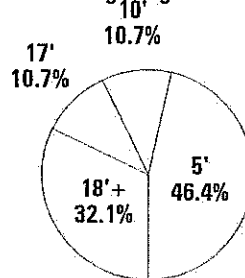

Scoring Range