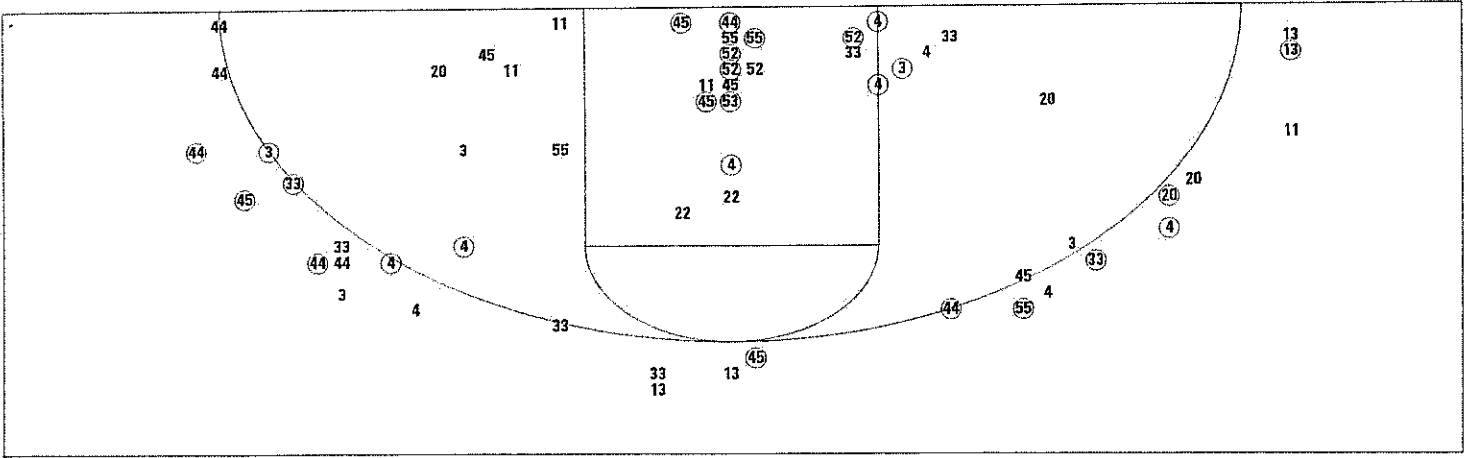

Azusa Pacific University Basketball - TEAM SHOT CHART for the Azusa Pacific
Azusa Pacific vs. Claremont-Mudd
DATE: 01/02/1999 TIME: 7:30 PM SITE: Azusa, CA